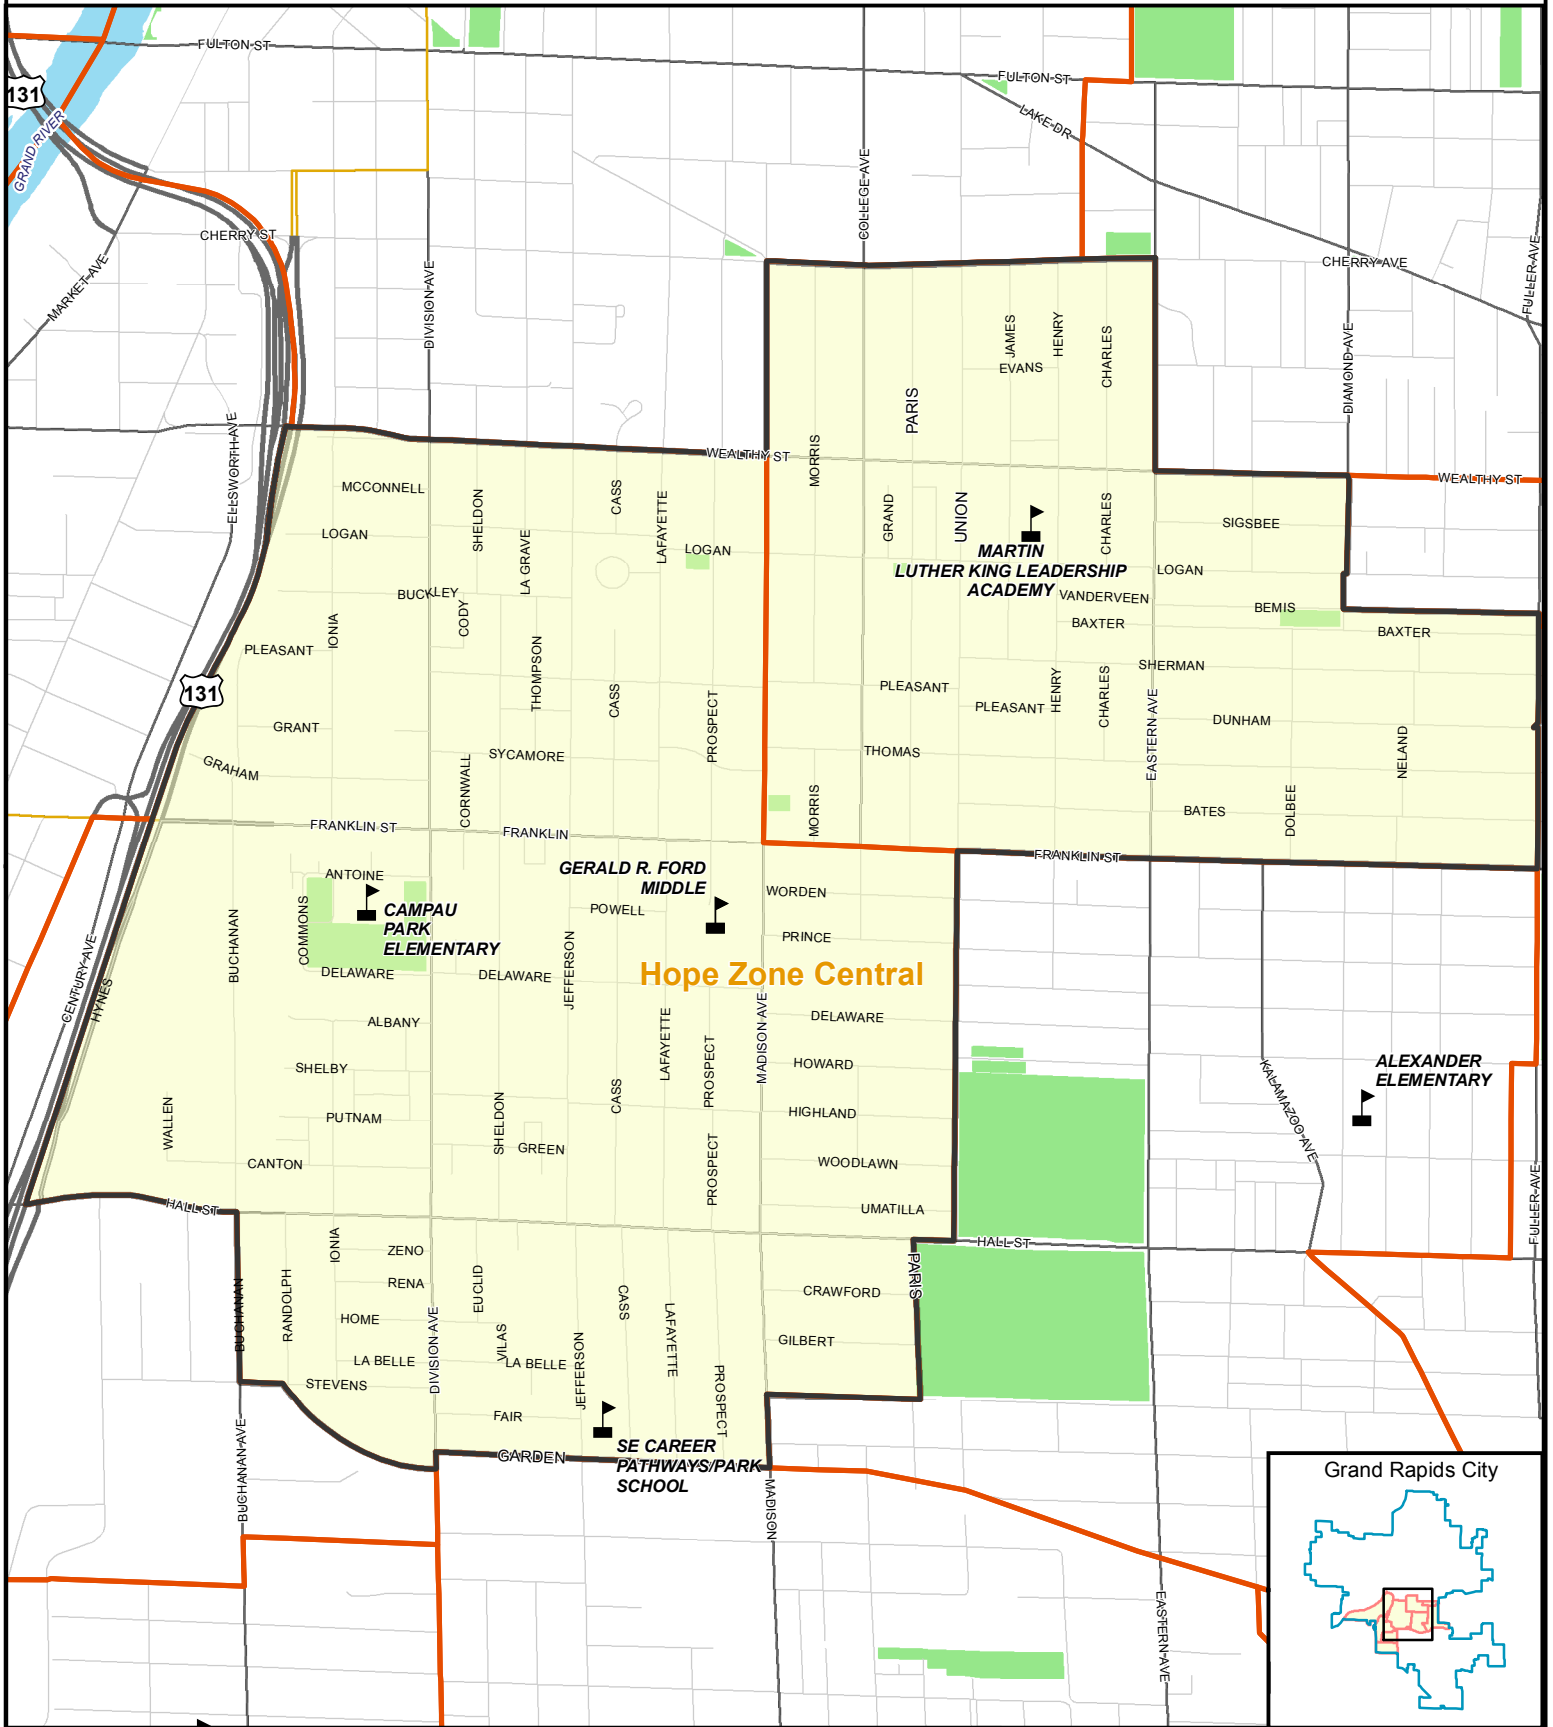

Grand Rapids Hope Zone Central

Geography: Elementary School Boundaries, Grand Rapids, MI

Legend:

- Business
- State
- Expressway
- Street
- Grand Rapids City Boundaries
- Hope Zone
- Elementary and Middle Schools
- Green Space
- School Boundaries
- Rivers, Lakes, and Ponds

Community Research Institute
 Dorothy A. Johnson Center for Philanthropy and Nonprofit Leadership
 Grand Valley State University
 Date: June, 2010
 Prepared by: Sam Dykstra
 Projection: Michigan South- NAD 83 Intl. feet
 Sources: Grand Rapids Public Schools
 Kent County Information Technology