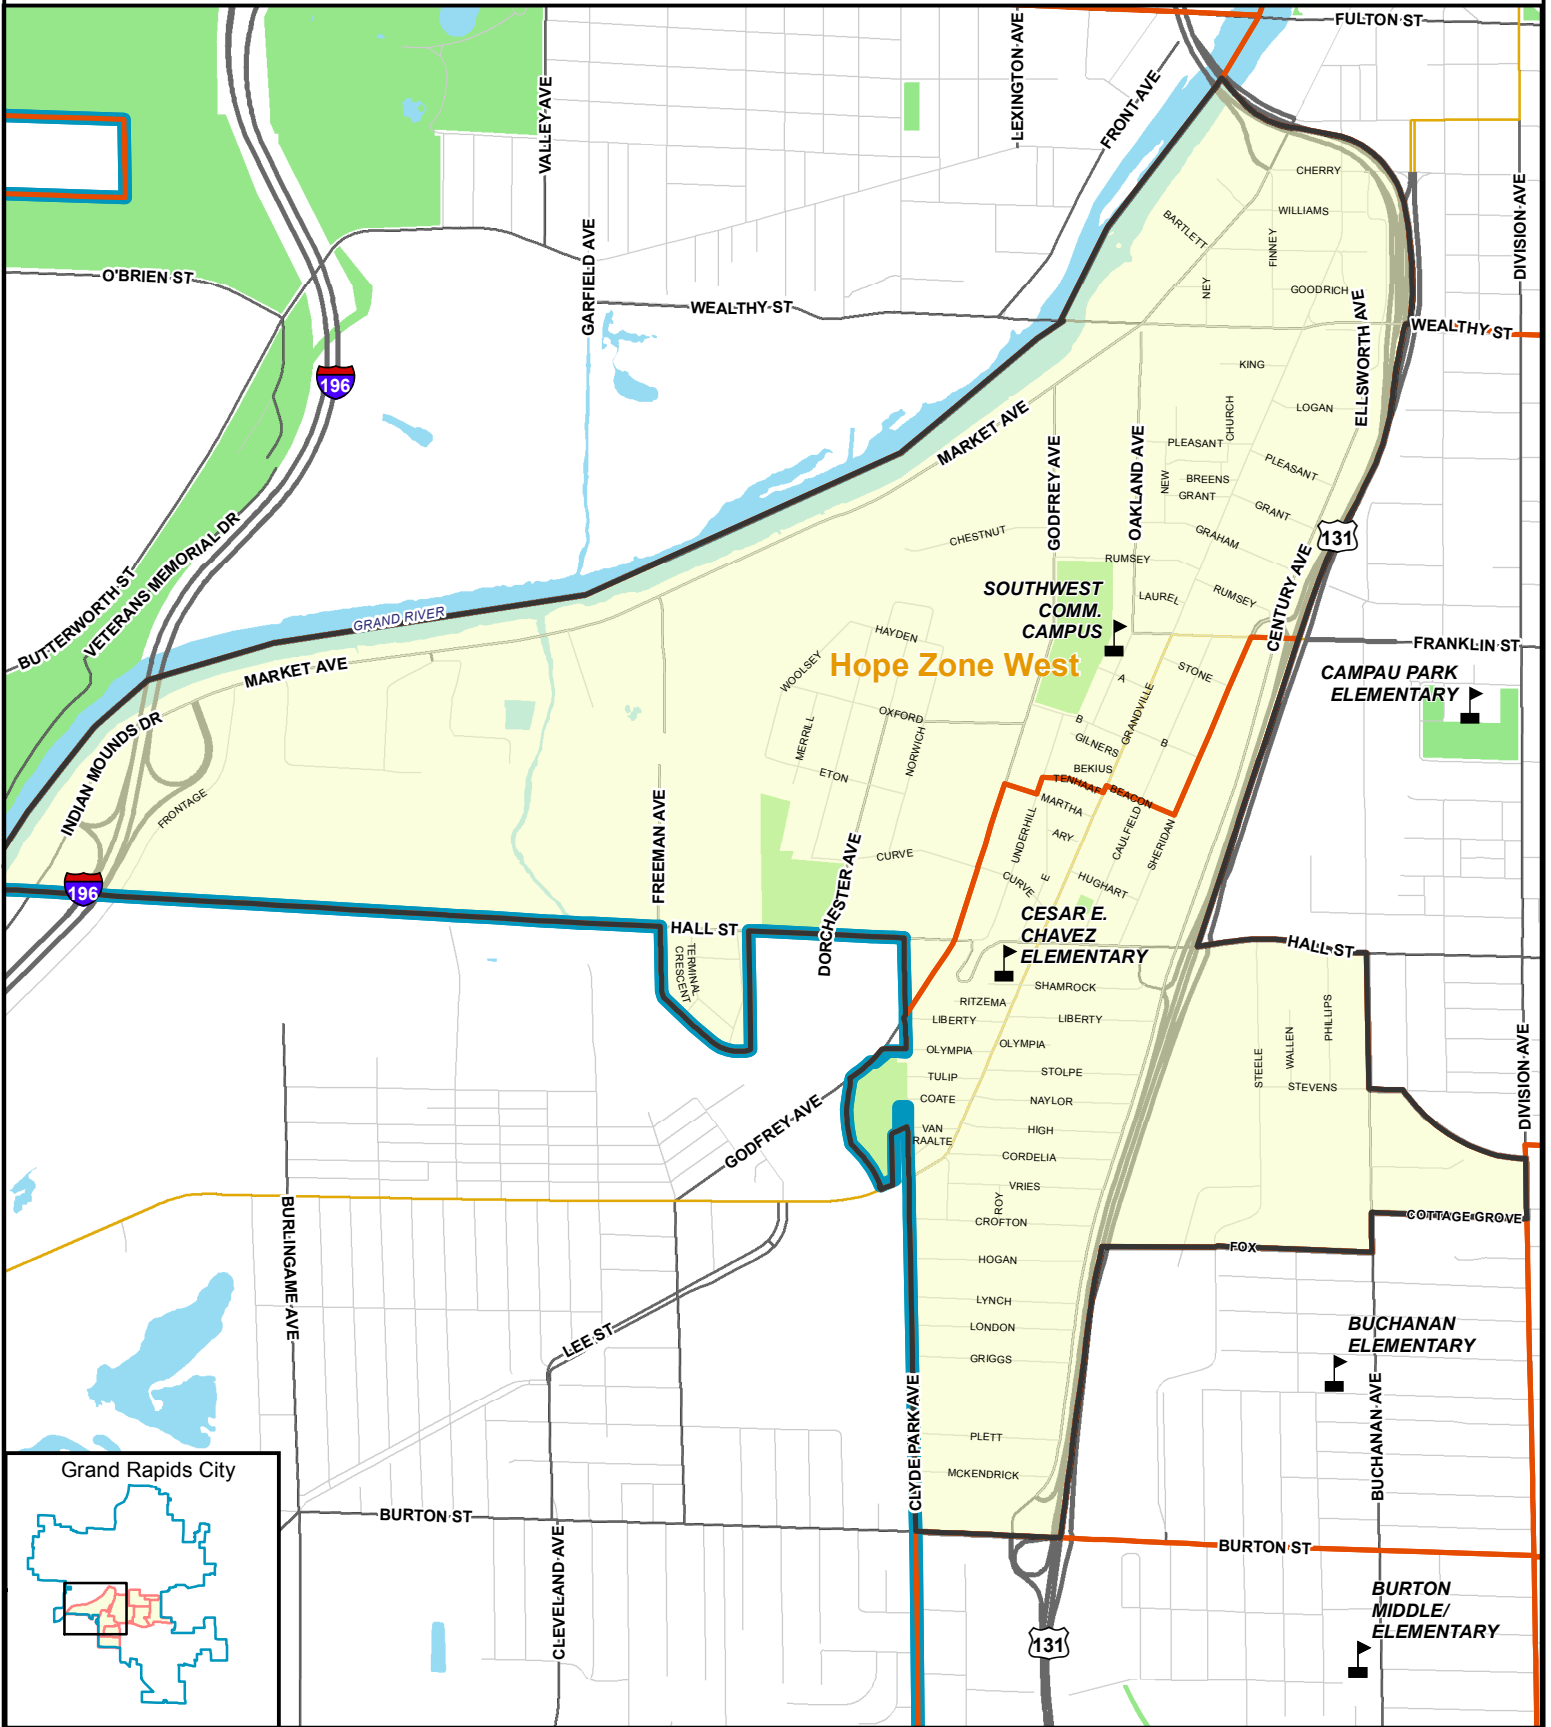

Grand Rapids Hope Zone West

Geography: Elementary School Boundaries, Grand Rapids, MI

Legend:

- Business
- State
- Expressway
- Street
- Grand Rapids City Boundaries
- Elementary and Middle Schools
- School Boundaries
- Hope Zone
- Green Space
- Rivers, Lakes, and Ponds

Community Research Institute
 Dorothy A. Johnson Center for Philanthropy
 and Nonprofit Leadership
 Grand Valley State University
 Date: June, 2010
 Prepared by: Sam Dykstra
 Projection: Michigan South- NAD 83 Intl. feet
 Sources: Grand Rapids Public Schools
 Kent County Information Technology